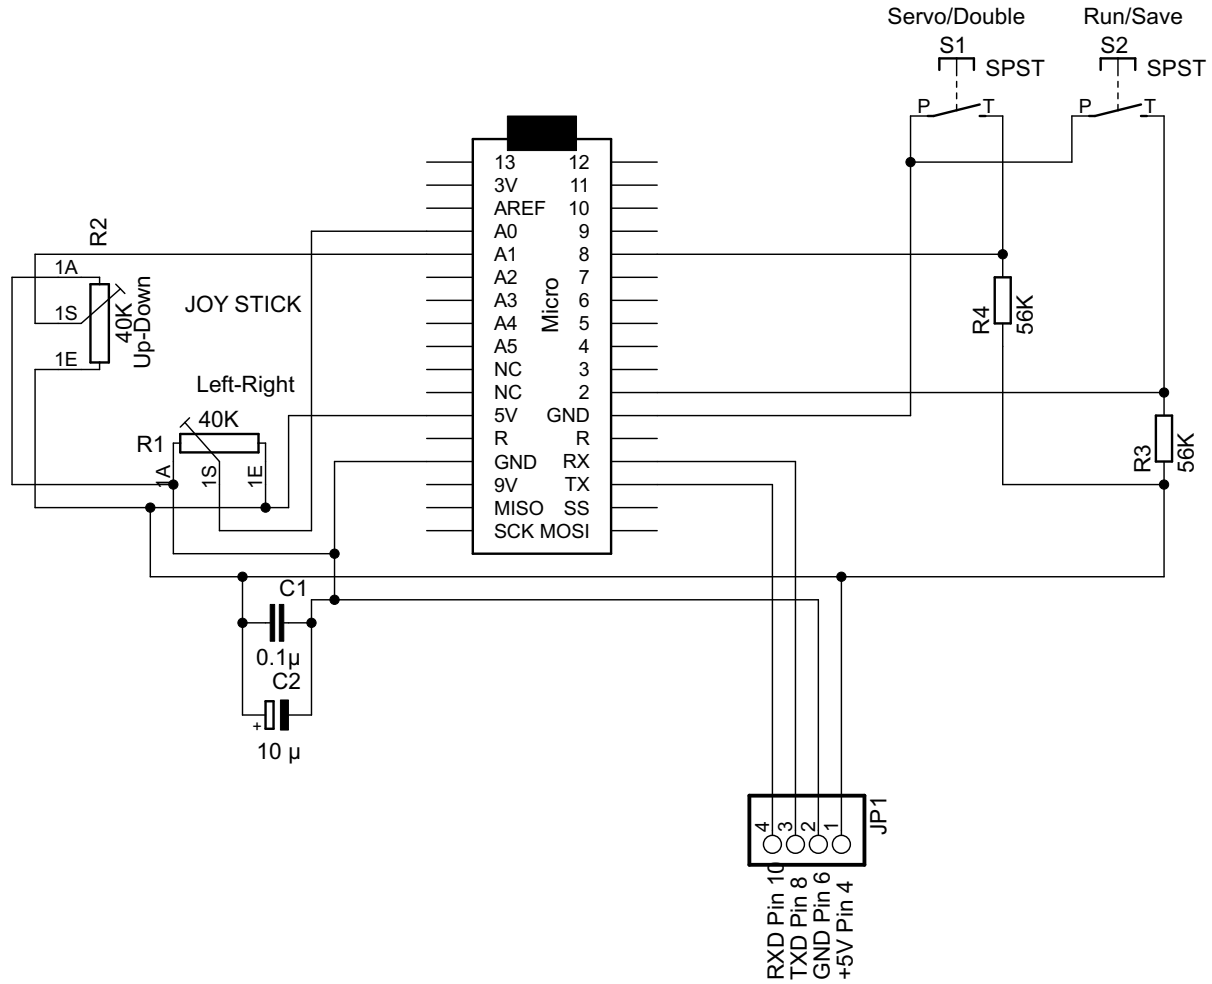

Teach device for puppet movements

Header to Raspberry Pi R2